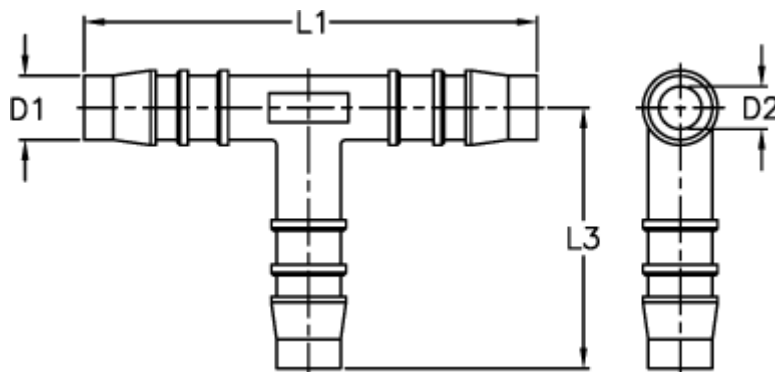

Article number: 027608900012

Description: Norma hose coupling TS 12

## Measures

---

D1 = 12

D2 = 8.6

L1 = 69.0

L3 = 36.0